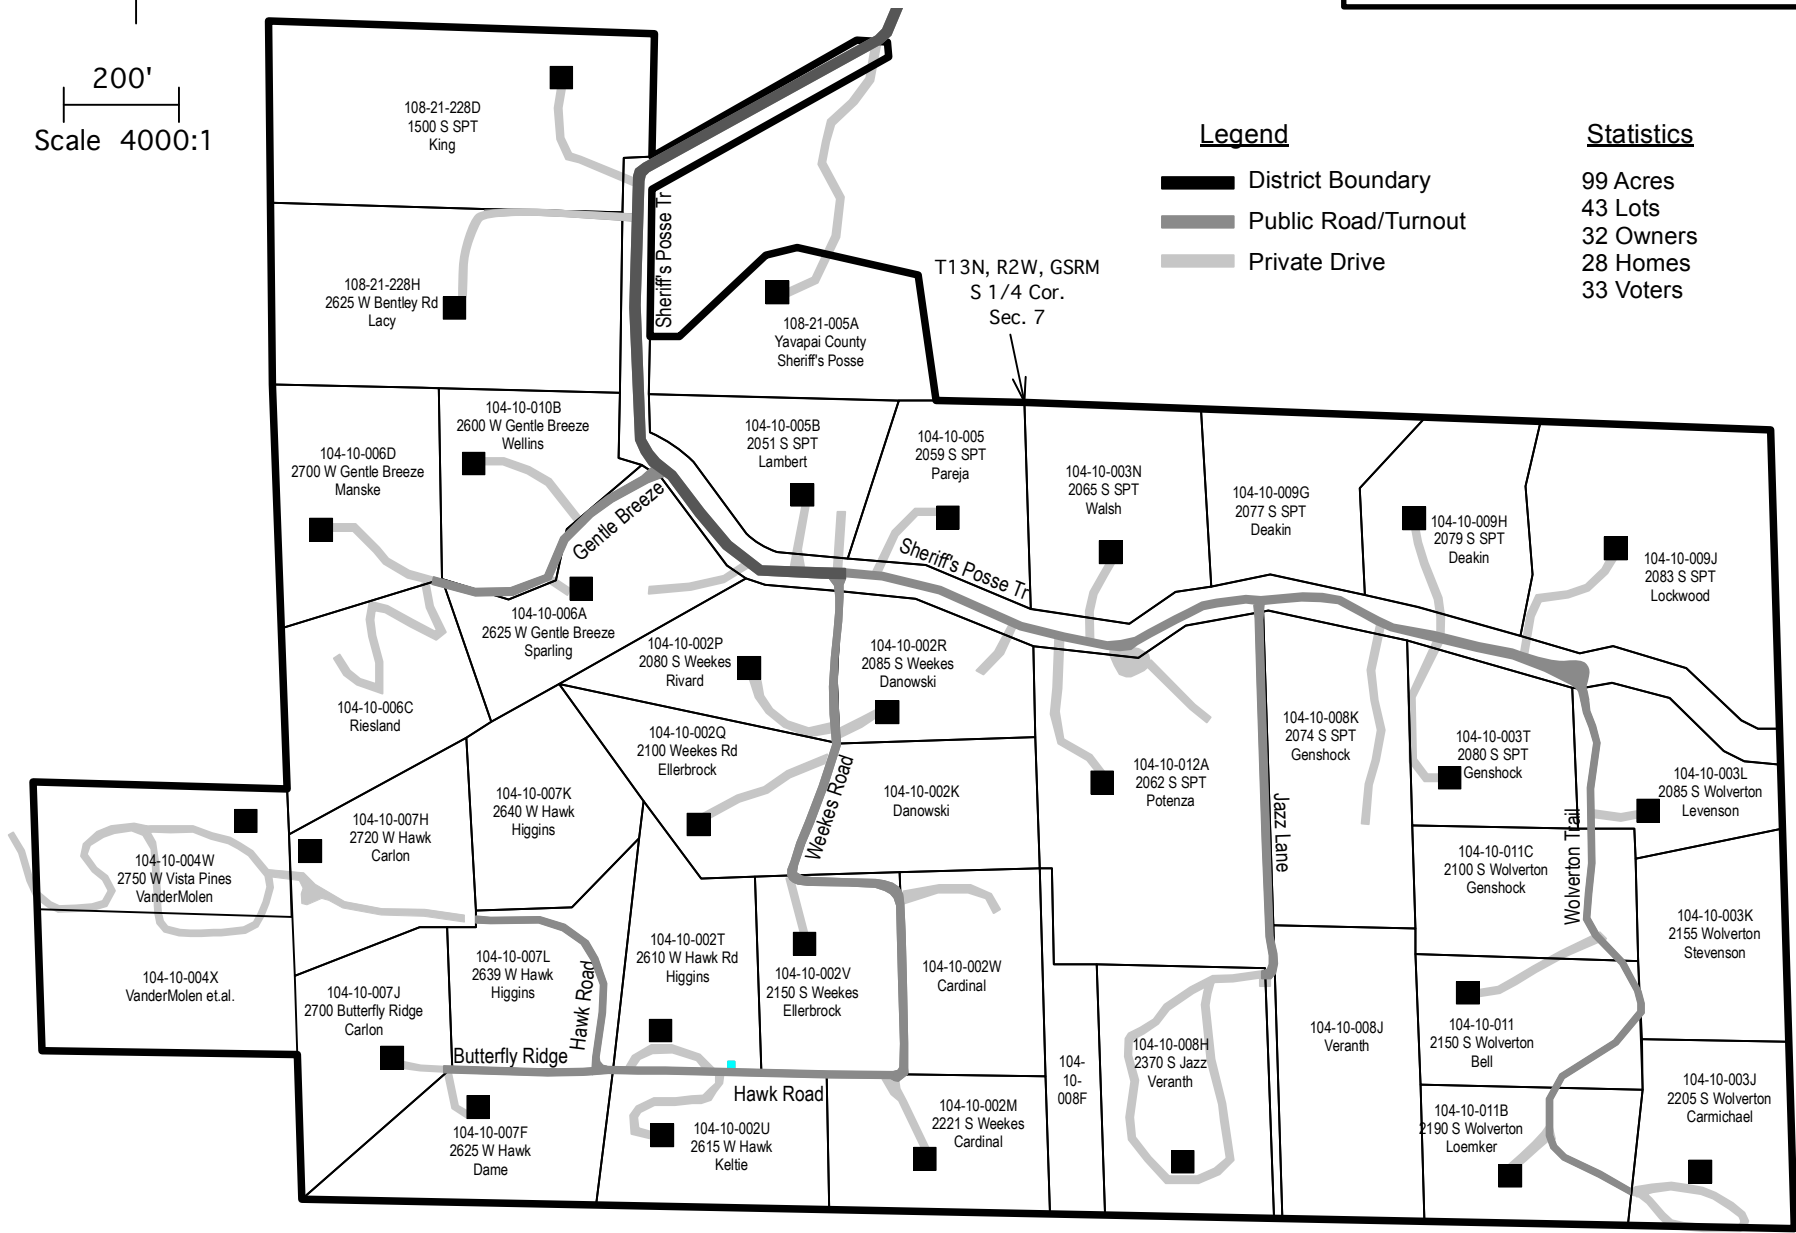

Title Sheriff's Posse Community Roads		
Drawing Number 8	Drawn By JV	Date 5/21/21
CAD File Name SPCRIMD Map20.vwx		

- Legend**
- District Boundary
 - Public Road/Turnout
 - Private Drive

Statistics

99 Acres
43 Lots
32 Owners
28 Homes
33 Voters